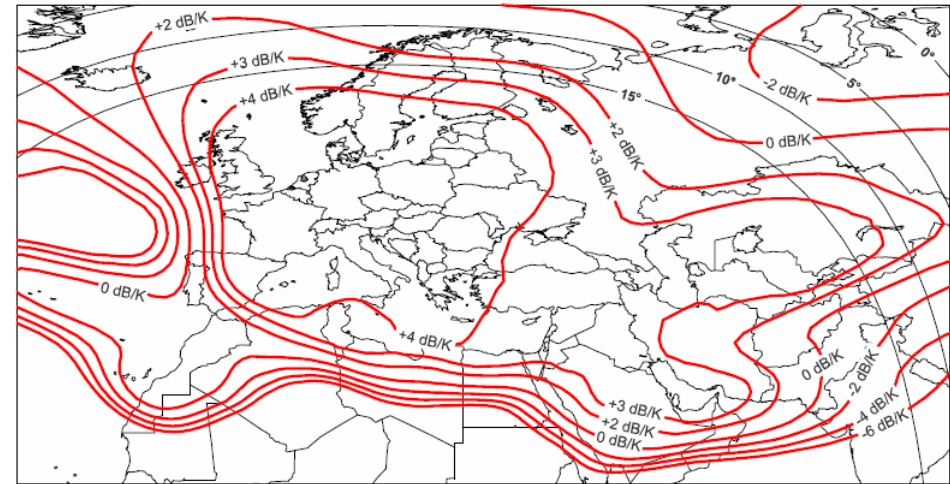

ENEX Modulation Table from 1st of July 2023.

Please always contact CSC for the line up : +33 1 45570666

Satellite	Eutelsat E16A @ 16°East
Transponder ; TXP	F 01
Polarisation Up / Down	Vertical Y / Horizontal X
TXP Center U/L Frequency Vertical Y	14054.92 MHz
TXP Center D/L Frequency Horizontal X	12554.92 MHz
Beacon (X)	11200.80 MHz
Beacon (X)	11699.20 MHz
Beacon (X)	12500.00 MHz

Modulation Types used	DVBS	DVBS-S2	
	QPSK	8PSK	
	FEC 3/4	FEC 2/3	
	Roll-Off 35%	Roll-Off 20%	
		Pilot "ON"	
Symbol Rates used			
Channels	Bandwidth	Symbol Rate (kSymbol)	Symbol Rate (kSymbol)
Single	3.80 MHz	2816 kS	3166 kS
Double	7.60 MHz	5632 kS	6332 kS
Triple	11.40 MHz	8448 kS	9498 kS
Quad	15.20 MHz	11264 kS	12664 kS

ENEX: 1st of July 2023
tech.coord@enex.lu
+352 42142 3102

Figure 1 : Eutelsat 16A
Illustration of Europe-A Receive Coverage
(not contractual)