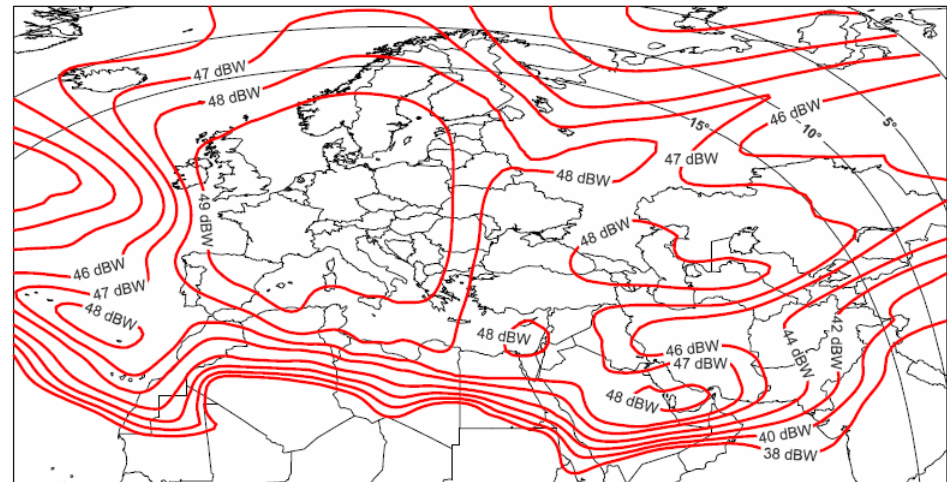

Figure 1 : Eutelsat 16A
Illustration of Europe-A Receive Coverage
(not contractual)

Figure 2 : Eutelsat 16A
Illustration of Europe-A Transmit Coverage
(not contractual)

Modulation Types used	DVBS	DVBS-S2
	QPSK	8PSK
	FEC 3/4	FEC 2/3
	Roll-Off 35%	Roll-Off 20%
		Pilot "ON"