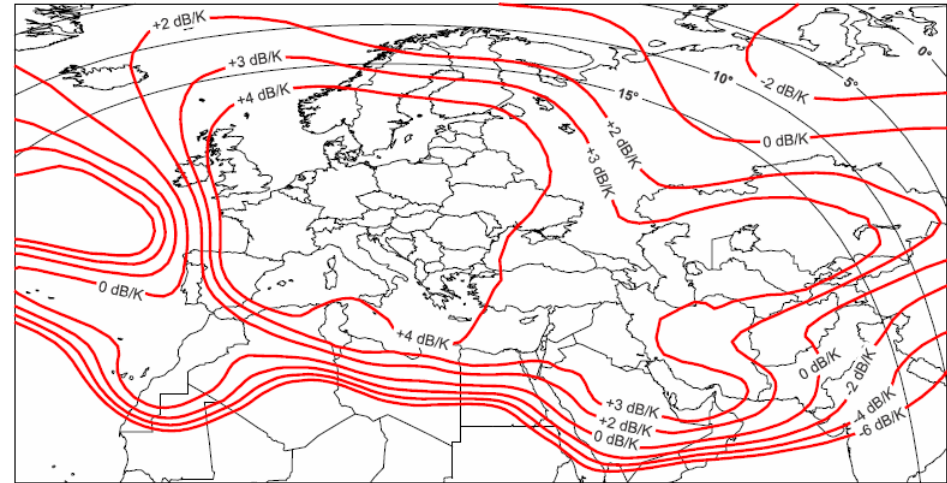

Figure 1 : Eutelsat 16A
Illustration of Europe-A Receive Coverage
(not contractual)

Figure 2 : Eutelsat 16A
Illustration of Europe-A Transmit Coverage
(not contractual)

Modulation Types used	DVBS	DVBS-S2
	QPSK	8PSK
	FEC 3/4	FEC 2/3
	Roll-Off 35%	Roll-Off 20%
		Pilot "ON"