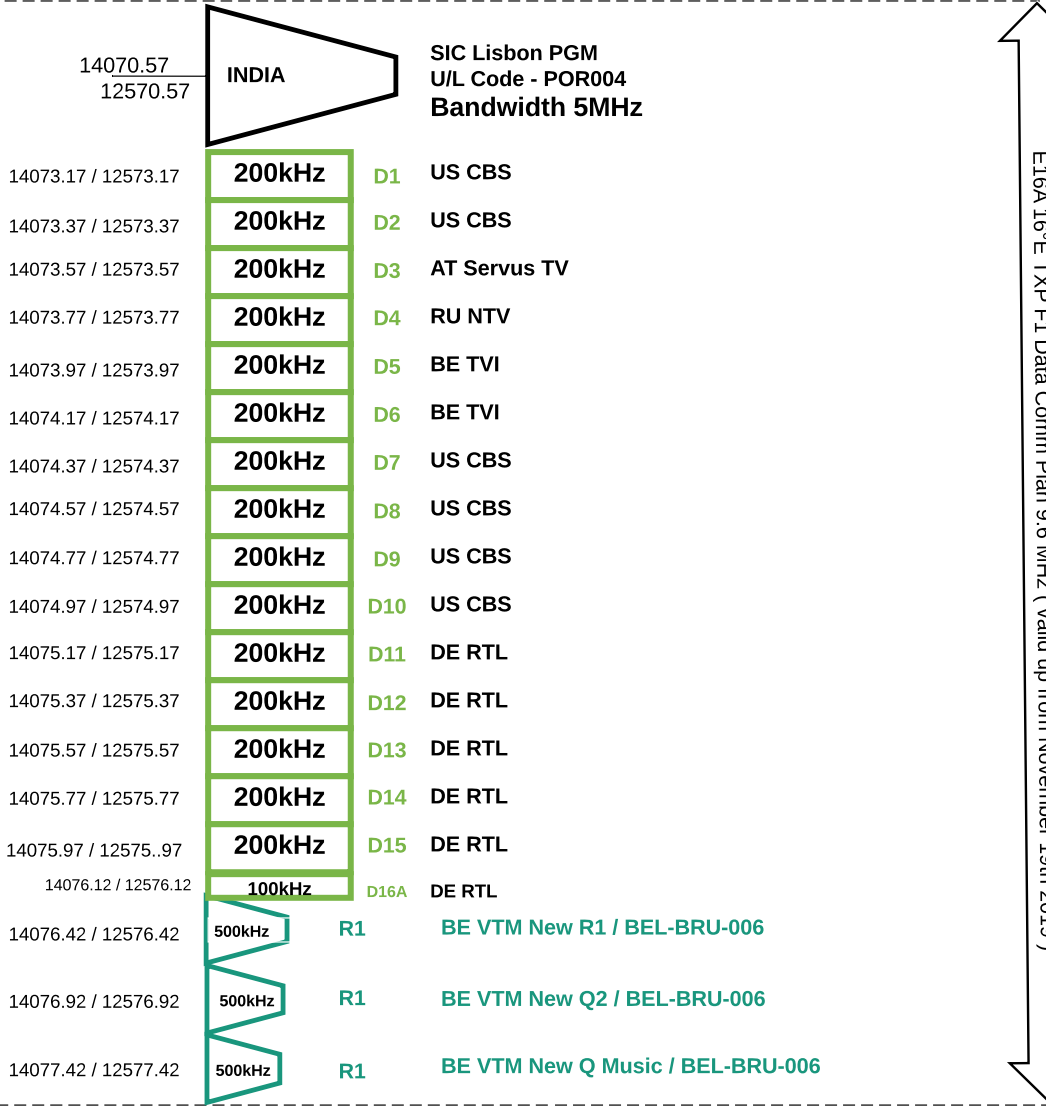

SINGLE

BW: 3.80 MHz
 SR DVB-S : 2816 kS
 SR DVBS2 : 3166 kS

U/L: Y D/L: X

**ENEX DATA COMM FREQUENCY PLAN
 UP FROM MAY 19th 2021**

E16A 16°E TXP F1 Data Comm Plan 9.6 MHz (valid up from November 19th 2019)