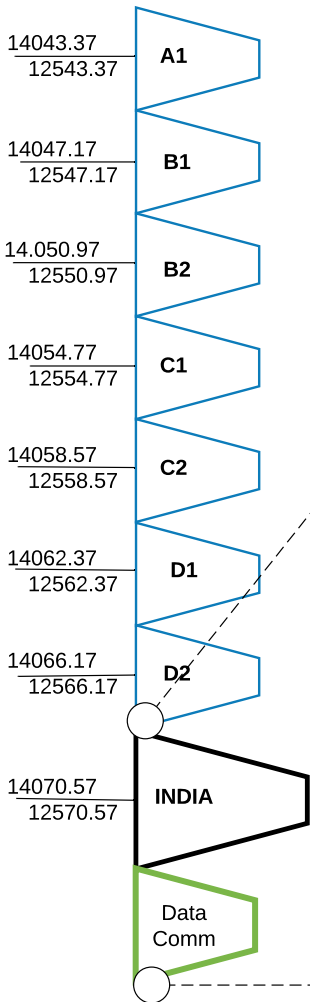

SINGLE

BW: 3.80 MHz
 SR DVB-S : 2816 kS
 SR DVBS2 : 3166 kS

U/L: Y D/L: X

**ENEX DATA COMM FREQUENCY PLAN
 UP FROM MAY 19th 2021**

E16A 16°E TXP F1 Data Comm Plan 9.6 MHz (valid up from November 19th 2019)